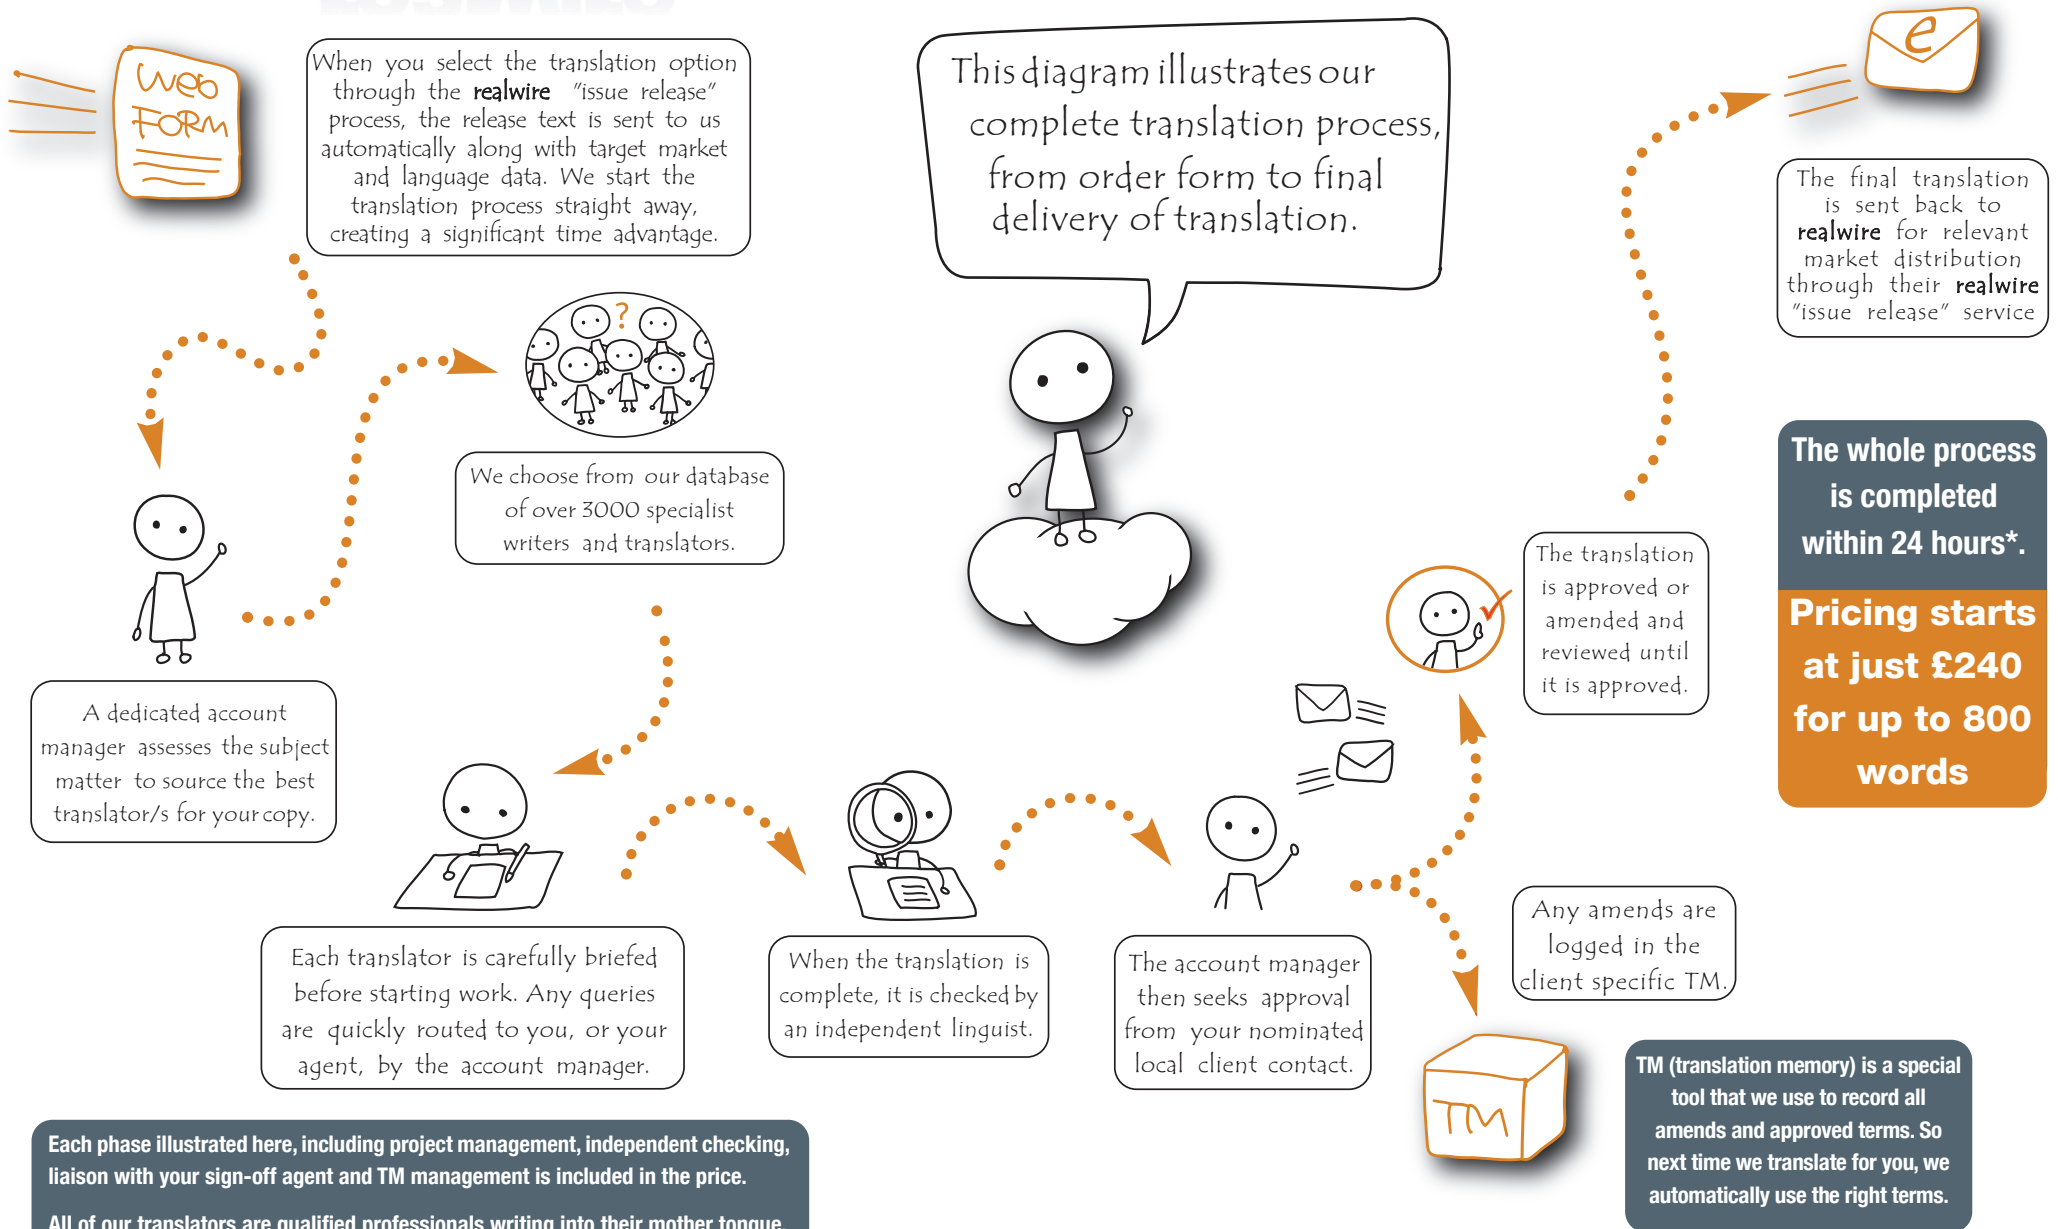

# How the **realwire** translation process works

\* Subject to document length and the nominated sign-off agents' availability